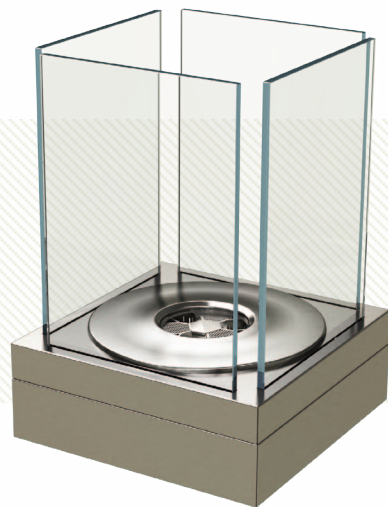

Outdoor range.

L'Outdoor Range offre una selezione di focolari portatili, resistenti all'acqua ideali per giardini e zone piscina e perfetti per intime installazioni al fresco o bar e ristoranti.

The Outdoor Range offers a selection of portable, weather resistant fireplaces ideal for garden and swimming pool areas and perfect for intimate dining settings or commercial bars and restaurants.

lantern

cyl

Mini T

Atom

Dish

Stix

Bulb